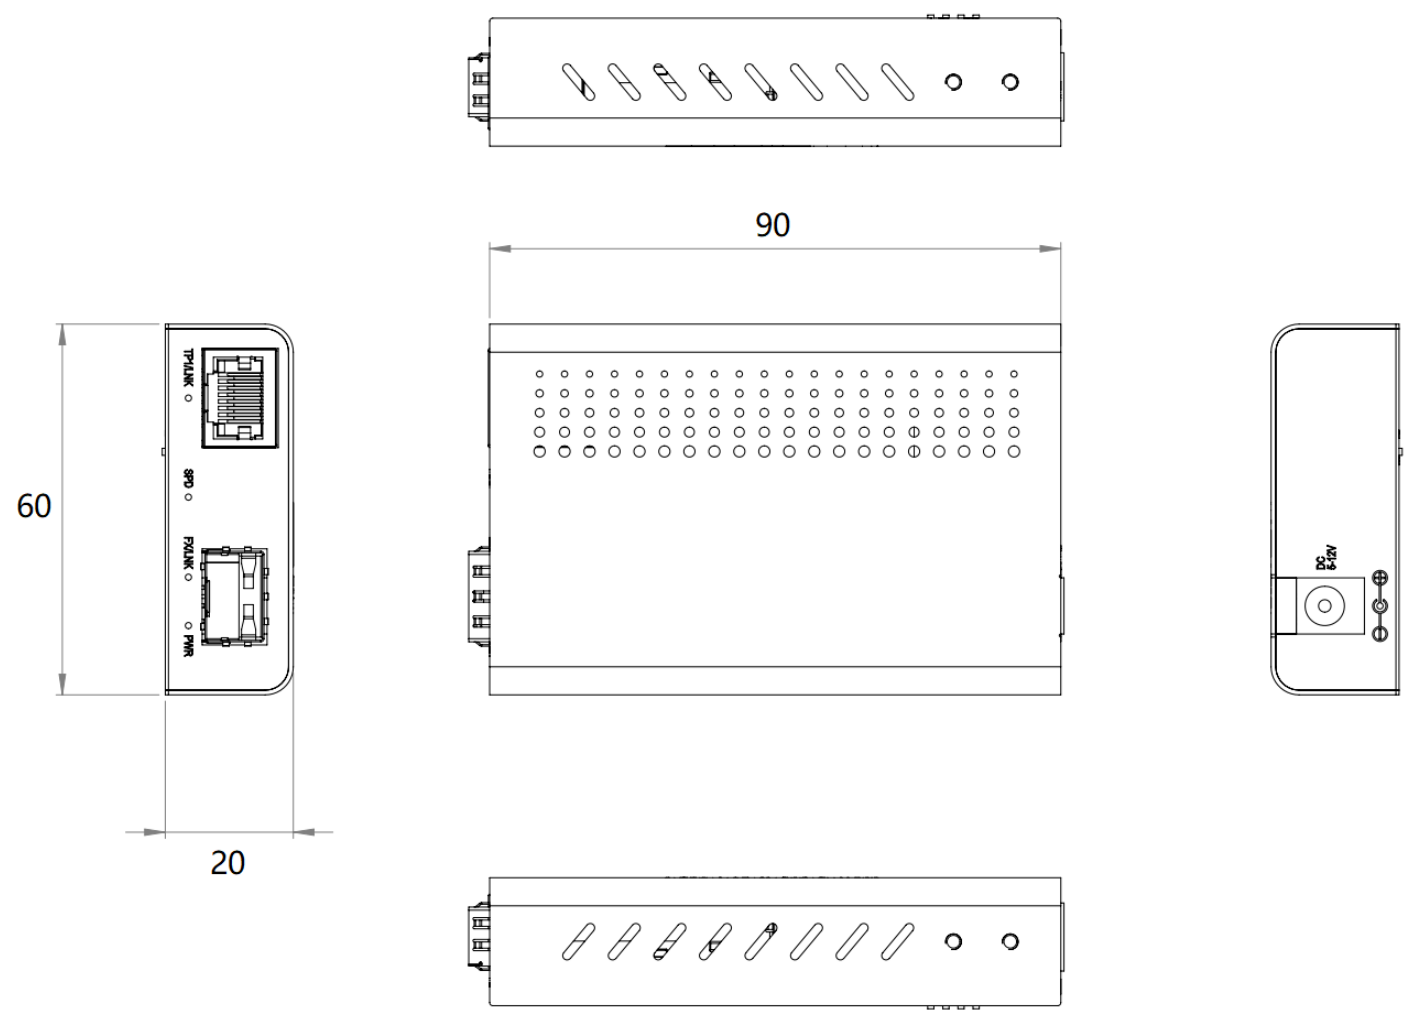

1 2 3 4 5 6 7 8

A

B

C

D

E

F

	NAME	DATE	Product Model		 <a href="http://www.fiberroad.com">www.fiberroad.com</a>
DRAWN	FR016	Feb 21 22	FR-2201 FR-2203 FR-2206 FR-2222 FR-2212		
MATERIAL	Metal				
IP RATING	IP30		REV:1.0	UNIT:mm	SHEET 1 OF 1
FINISH		DO NOT SCALE DRAWING	Ref: FR		FR016D0220212