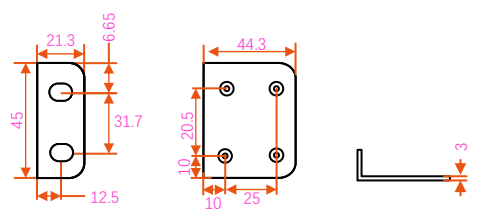

1 | 2 | 3 | 4 | 5 | 6 | 7 | 8

A

B

C

Top View

D

Front View

E

Rack Mount Kit

Height of projections (Side View)

F

	NAME	DATE	Product Model		 www.fiberroad.com
DRAWN	FR016	Nov 21 21	FR-9M3424 FR-9M348F FR-9M34F8 FR-9M3648		
MATERIAL	Aluminum		REV:1.0	UNIT:mm	SHEET 1 OF 1
IP RATING	IP40		Ref: FR		FR016D02111012
FINISH	DO NOT SCALE DRAWING				