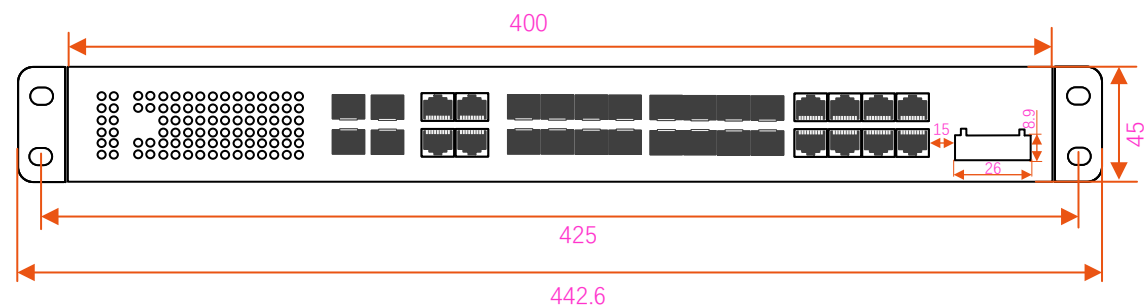

1 | 2 | 3 | 4 | 5 | 6 | 7 | 8

A

B

C

Top View

D

Front View

E

Rack Mount Kit

Height of projections (Side View)

F

	NAME	DATE	Product Model		 www.fiberroad.com
DRAWN	FR016	Nov 21 21	FR-9M3424 FR-9M348F FR-9M34F8 FR-9M3648		
MATERIAL	Aluminum		REV:1.0	UNIT:mm	SHEET 1 OF 1
IP RATING	IP40		Ref: FR		FR016D02111012
FINISH	DO NOT SCALE DRAWING				