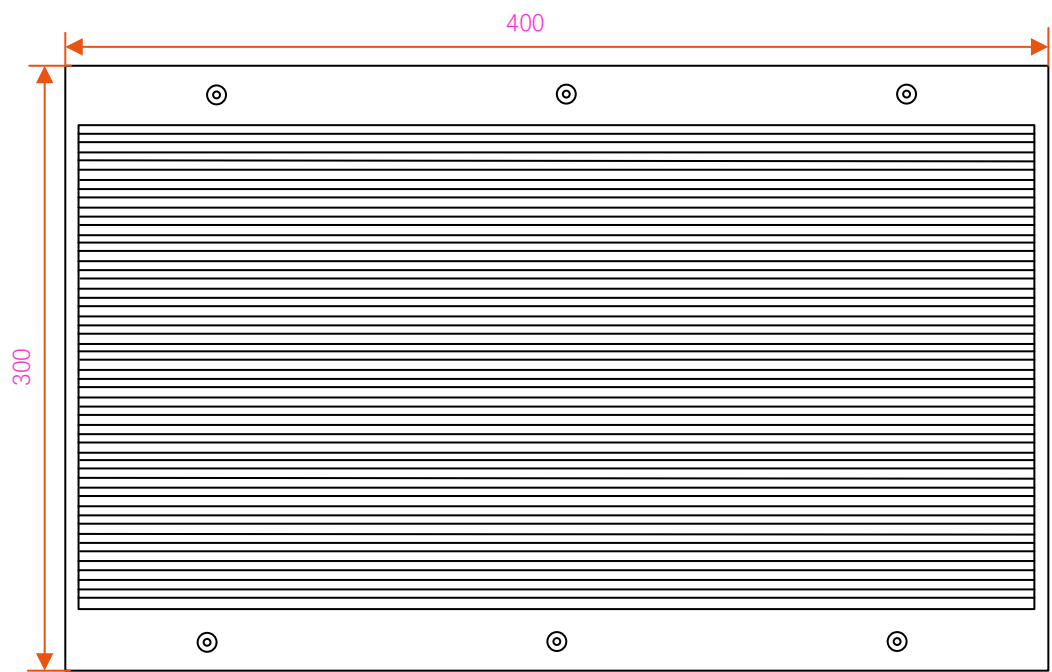

1 | 2 | 3 | 4 | 5 | 6 | 7 | 8

A

B

C

Top View

D

Front View

E

Rack Mount Kit

Height of projections (Side View)

F

	NAME	DATE	Product Model		 www.fiberroad.com
DRAWN	FR016	Nov 21 21	FR-9M3424 FR-9M348F FR-9M34F8 FR-9M3648		
MATERIAL	Aluminum		REV:1.0	UNIT:mm	SHEET 1 OF 1
IP RATING	IP40		Ref: FR		FR016D02111012
FINISH	DO NOT SCALE DRAWING				