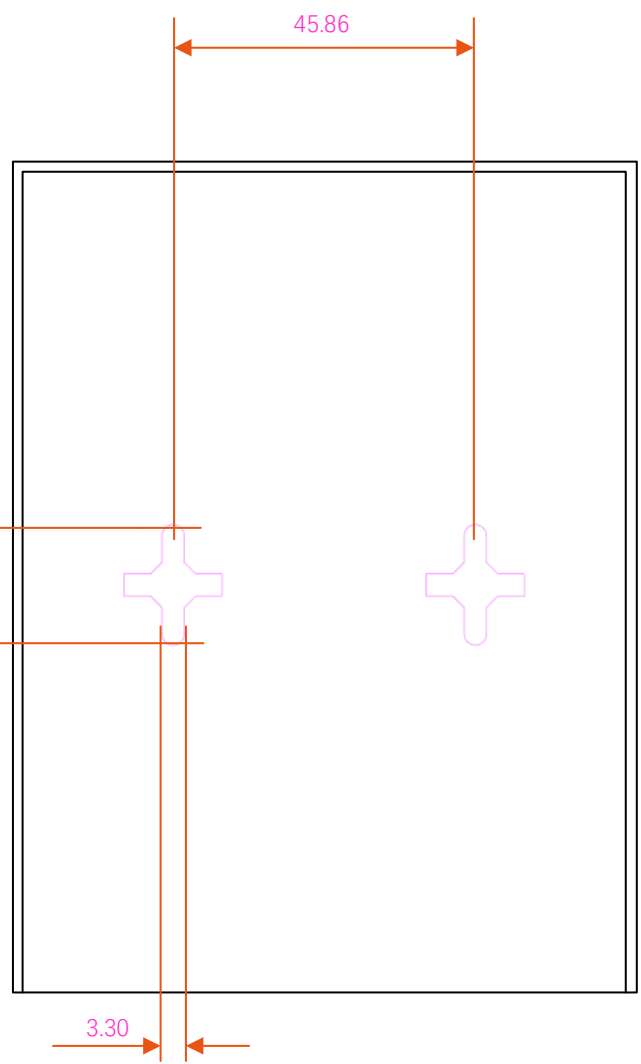

1 2 3 4 5 6 7 8

A

B

C

D

E

F

	NAME	DATE	Product Model		 www.fiberroad.com
DRAWN	FR016	Apr 22 22	FR-POE231 FR-POE232 FR-POE233		
MATERIAL	Metal				
IP RATING	IP30		REV:1.0	UNIT:mm	SHEET 1 OF 1
FINISH		DO NOT SCALE DRAWING	Ref: FR		FR016D02204022