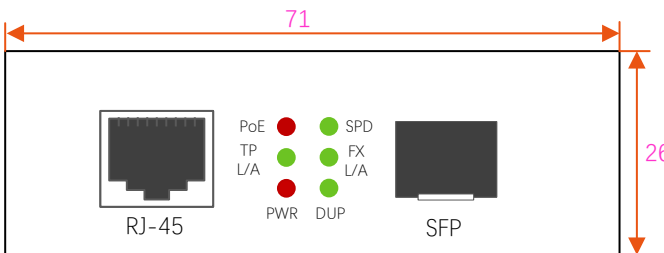

1 2 3 4 5 6 7 8

A

B

C

D

E

F

	NAME	DATE	Product Model		 www.fiberroad.com
DRAWN	FR016	Apr 22 22	FR-POE231 FR-POE232 FR-POE233		
MATERIAL	Metal				
IP RATING	IP30		REV:1.0	UNIT:mm	SHEET 1 OF 1
FINISH		DO NOT SCALE DRAWING	Ref: FR		FR016D02204022