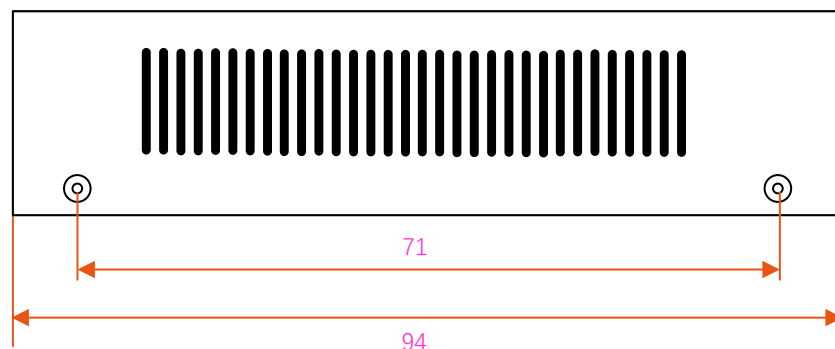

1 2 3 4 5 6 7 8

A

B

C

D

E

F

	NAME	DATE	Product Model		 www.fiberroad.com
DRAWN	FR016	Apr 22 22	FR-POE231 FR-POE232 FR-POE233		
MATERIAL	Metal				
IP RATING	IP30		REV:1.0	UNIT:mm	SHEET 1 OF 1
FINISH		DO NOT SCALE DRAWING	Ref: FR		FR016D02204022