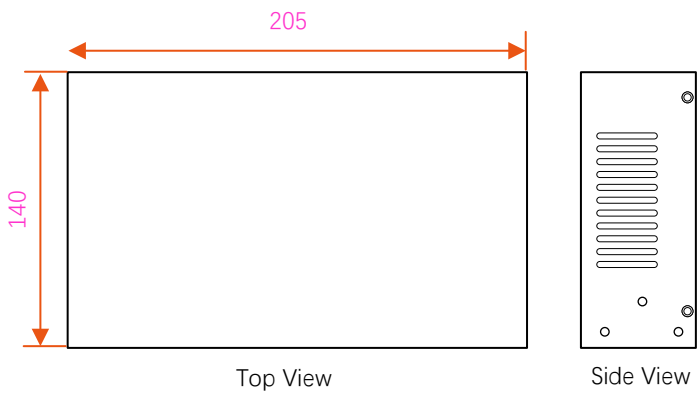

1 2 3 4 5 6 7 8

A

Top View

Side View

B

C

Front View

D

E

Rack Mount Fixed Part

F

	NAME	DATE	Product Model	 www.fiberroad.com
DRAWN	FR016	Feb 21 22	FR-5M3208P	
MATERIAL	Metal		REV:1.0	UNIT:mm SHEET 1 OF 1 FR016D0220212
IP RATING	IP30		Ref: FR	
FINISH		DO NOT SCALE DRAWING		