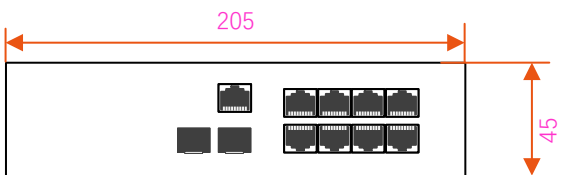

1 2 3 4 5 6 7 8

A

Top View

Side View

B

C

Front View

D

E

Rack Mount Fixed Part

F

	NAME	DATE	Product Model	 www.fiberroad.com
DRAWN	FR016	Feb 21 22	FR-5M3208P	
MATERIAL	Metal		REV:1.0	UNIT:mm SHEET 1 OF 1 FR016D0220212
IP RATING	IP30		Ref: FR	
FINISH		DO NOT SCALE DRAWING		