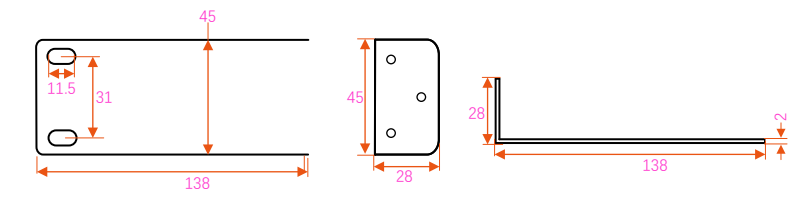

1 2 3 4 5 6 7 8

A

Top View

Side View

B

C

Front View

D

E

Rack Mount Fixed Part

F

	NAME	DATE	Product Model	 www.fiberroad.com
DRAWN	FR016	Feb 21 22	FR-5M3208P	
MATERIAL	Metal		REV:1.0	UNIT:mm SHEET 1 OF 1 FR016D0220212
IP RATING	IP30		Ref: FR	
FINISH		DO NOT SCALE DRAWING		