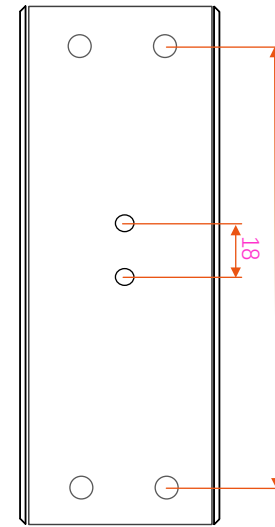

1 2 3 4 5 6 7 8

A

B

C

D

E

F

Side View

DIN Rail Clip

Rack Mount Kit

Rear View

	NAME	DATE	Product Model	 www.fiberroad.com
DRAWN	FR021	Jul 1, 2022	FR-7N1008/3008 FR-7N3208/3408 FR-7S3208/Lite FR-7M3208/3408 FR-7M3208F/3408F FR-7M3404S/3408S	
MATERIAL	Aluminium			
IP RATING	IP40		REV:1.0	UNIT:mm SHEET 1 OF 1
FINISH	DO NOT SCALE DRAWING		Ref: FR	
FR021D02207002				