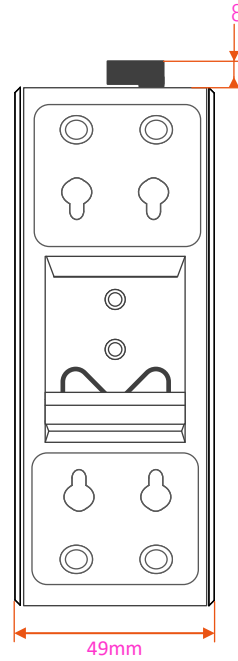

1 2 3 4 5 6 7 8

A

B

C

D

E

F

Side View

DIN Rail Clip

Rack Mount Kit

Rear View

	NAME	DATE	Product Model	 www.fiberroad.com
DRAWN	FR021	Jul 1, 2022	FR-7N1008/3008 FR-7N3208/3408 FR-7S3208/Lite FR-7M3208/3408 FR-7M3208F/3408F FR-7M3404S/3408S	
MATERIAL	Aluminium			
IP RATING	IP40		REV:1.0	UNIT:mm SHEET 1 OF 1
FINISH	DO NOT SCALE DRAWING		Ref: FR	
FR021D02207002				