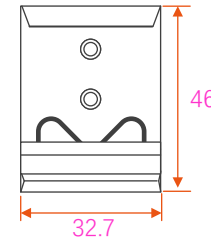

1 2 3 4 5 6 7 8

A

B

C

D

E

F

Side View

DIN Rail Clip

Rack Mount Kit

Rear View

	NAME	DATE	Product Model	 www.fiberroad.com
DRAWN	FR021	Jul 1, 2022	FR-7N1008/3008 FR-7N3208/3408 FR-7S3208/Lite FR-7M3208/3408 FR-7M3208F/3408F FR-7M3404S/3408S	
MATERIAL	Aluminium			
IP RATING	IP40		REV:1.0	UNIT:mm SHEET 1 OF 1
FINISH	DO NOT SCALE DRAWING		Ref: FR	
FR021D02207002				