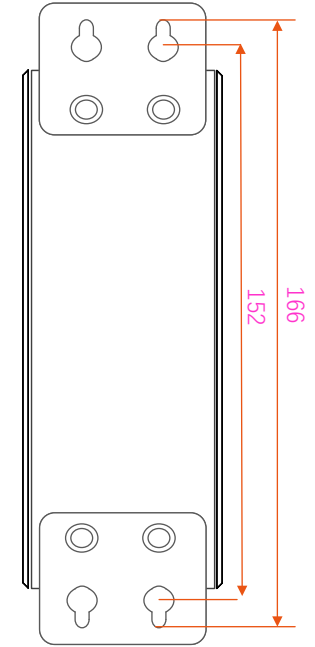

1 2 3 4 5 6 7 8

A

B

C

D

E

F

Side View

DIN Rail Clip

Rack Mount Kit

Rear View

	NAME	DATE	Product Model	 www.fiberroad.com
DRAWN	FR021	Jul 1, 2022	FR-7N1008/3008 FR-7N3208/3408 FR-7S3208/Lite FR-7M3208/3408 FR-7M3208F/3408F FR-7M3404S/3408S	
MATERIAL	Aluminium			
IP RATING	IP40		REV:1.0	UNIT:mm SHEET 1 OF 1
FINISH	DO NOT SCALE DRAWING		Ref: FR	
FR021D02207002				