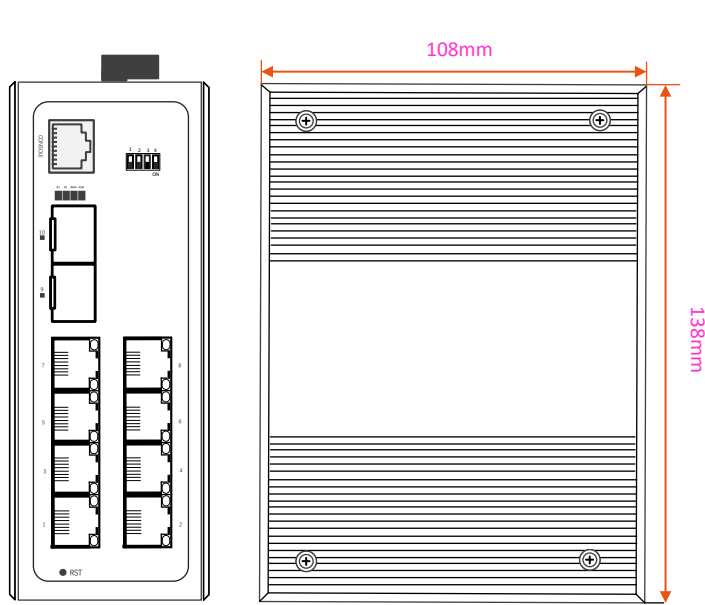

1 2 3 4 5 6 7 8

A

B

C

D

E

F

Side View

DIN Rail Clip

Rack Mount Kit

Rear View

	NAME	DATE	Product Model	 www.fiberroad.com
DRAWN	FR021	Jul 1, 2022	FR-7N1008/3008 FR-7N3208/3408 FR-7S3208/Lite FR-7M3208/3408 FR-7M3208F/3408F FR-7M3404S/3408S	
MATERIAL	Aluminium			
IP RATING	IP40		REV:1.0	UNIT:mm SHEET 1 OF 1
FINISH	DO NOT SCALE DRAWING		Ref: FR	
FR021D02207002				