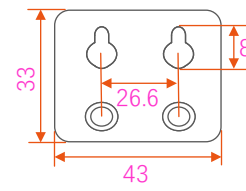

1 2 3 4 5 6 7 8

A

B

C

D

E

F

Side View

DIN Rail Clip

Rack Mount Kit

Rear View

	NAME	DATE	Product Model	 www.fiberroad.com
DRAWN	FR021	Jul 1, 2022	FR-7N1008/3008 FR-7N3208/3408 FR-7S3208/Lite FR-7M3208/3408 FR-7M3208F/3408F FR-7M3404S/3408S	
MATERIAL	Aluminium			
IP RATING	IP40		REV:1.0	UNIT:mm SHEET 1 OF 1
FINISH	DO NOT SCALE DRAWING		Ref: FR	
FR021D02207002				