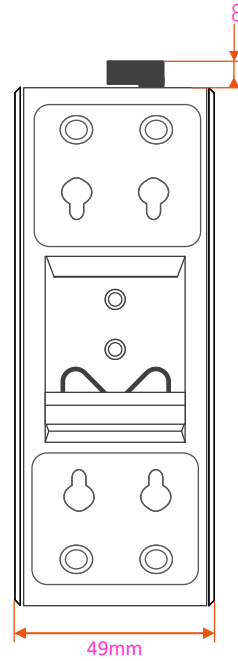

1 2 3 4 5 6 7 8

A

B

C

D

E

F

Side View

Rear View

	NAME	DATE	Product Model	 www.fiberroad.com
DRAWN	FR021	Jul 1, 2022	FR-7N1008/3008 FR-7N3208/3408 FR-7S3208/Lite FR-7M3208/3408 FR-7M3208F/3408F FR-7M3404S/3408S	
MATERIAL	Aluminium			
IP RATING	IP40		REV:1.0	UNIT:mm
FINISH	DO NOT SCALE DRAWING		Ref: FR	
				SHEET 1 OF 1
				FR021D02207002