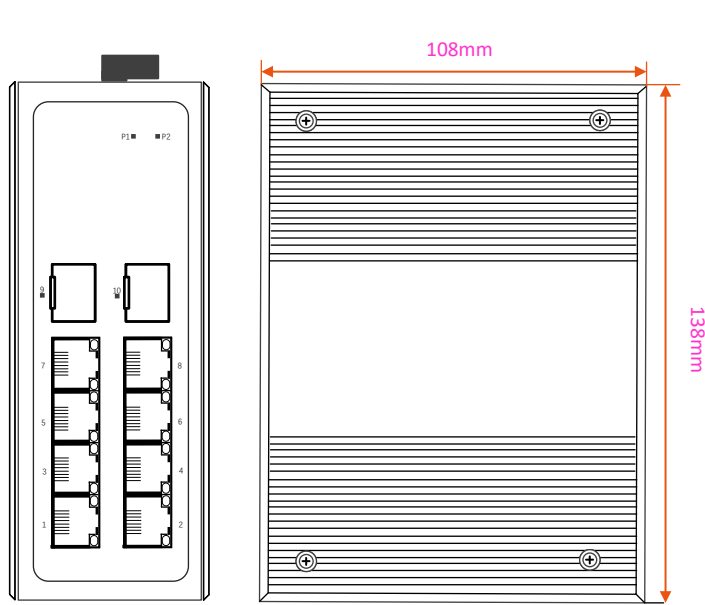

1 2 3 4 5 6 7 8

A

B

C

D

E

F

Side View

Rear View

	NAME	DATE	Product Model	 www.fiberroad.com
DRAWN	FR021	Jul 1, 2022	FR-7N1008/3008 FR-7N3208/3408 FR-7S3208/Lite FR-7M3208/3408 FR-7M3208F/3408F FR-7M3404S/3408S	
MATERIAL	Aluminium			
IP RATING	IP40		REV:1.0	UNIT:mm
FINISH	DO NOT SCALE DRAWING		Ref: FR	
				SHEET 1 OF 1
				FR021D02207002