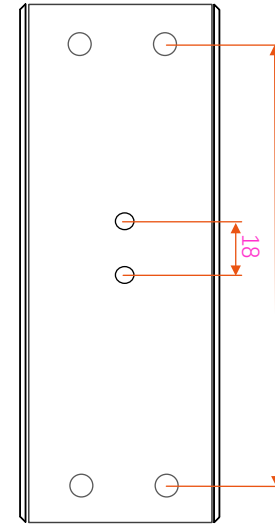

1 2 3 4 5 6 7 8

A

B

C

D

E

F

Side View

Rear View

	NAME	DATE	Product Model	 www.fiberroad.com
DRAWN	FR021	Jul 1, 2022	FR-7N1008/3008 FR-7N3208/3408 FR-7S3208/Lite FR-7M3208/3408 FR-7M3208F/3408F FR-7M3404S/3408S	
MATERIAL	Aluminium			
IP RATING	IP40		REV:1.0	UNIT:mm
FINISH	DO NOT SCALE DRAWING		Ref: FR	
				SHEET 1 OF 1
				FR021D02207002