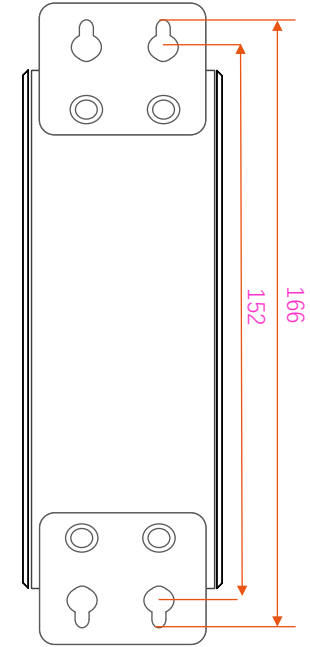

1 2 3 4 5 6 7 8

A

B

C

D

E

F

Side View

Rear View

	NAME	DATE	Product Model	 www.fiberroad.com
DRAWN	FR021	Jul 1, 2022	FR-7N1008/3008 FR-7N3208/3408 FR-7S3208/Lite FR-7M3208/3408 FR-7M3208F/3408F FR-7M3404S/3408S	
MATERIAL	Aluminium			
IP RATING	IP40		REV:1.0	UNIT:mm
FINISH	DO NOT SCALE DRAWING		Ref: FR	
				SHEET 1 OF 1
				FR021D02207002