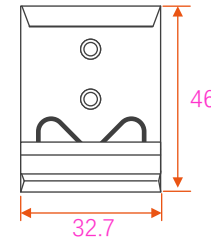

1 2 3 4 5 6 7 8

A

B

C

D

E

F

Side View

Rear View

	NAME	DATE	Product Model	 www.fiberroad.com
DRAWN	FR021	Jul 1, 2022	FR-7N1008/3008 FR-7N3208/3408 FR-7S3208/Lite FR-7M3208/3408 FR-7M3208F/3408F FR-7M3404S/3408S	
MATERIAL	Aluminium			
IP RATING	IP40		REV:1.0	UNIT:mm
FINISH	DO NOT SCALE DRAWING		Ref: FR	
				SHEET 1 OF 1
				FR021D02207002