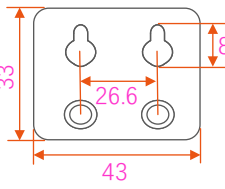

1 2 3 4 5 6 7 8

A

B

C

D

E

F

Side View

Rear View

	NAME	DATE	Product Model	 www.fiberroad.com
DRAWN	FR021	Jul 1, 2022	FR-7N1008/3008 FR-7N3208/3408 FR-7S3208/Lite FR-7M3208/3408 FR-7M3208F/3408F FR-7M3404S/3408S	
MATERIAL	Aluminium			
IP RATING	IP40		REV:1.0	UNIT:mm
FINISH	DO NOT SCALE DRAWING		Ref: FR	
				SHEET 1 OF 1
				FR021D02207002