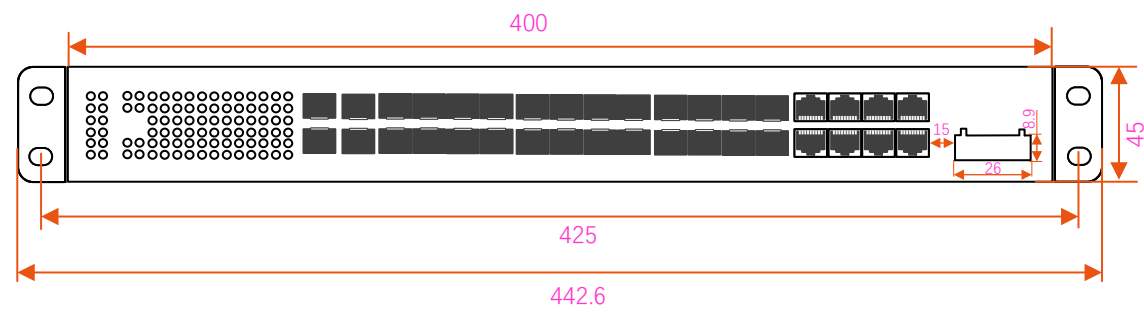

1 2 3 4 5 6 7 8

A

B

C

Top View

D

Front View

E

Rack Mount Kit

(Side View)  
Height of projections

F

	NAME	DATE	Product Model		 <a href="http://www.fiberroad.com">www.fiberroad.com</a>
DRAWN	FR016	Nov 21 21	FR-9M3424/P/BT FR-9M348F/P/BT FR-9M34F8/P/BT FR-9T448F/P/BT FR-9T44F8/P/BT		
MATERIAL	Aluminum		IP RATING	IP40	REV:1.0
FINISH		DO NOT SCALE DRAWING	Ref: FR	UNIT:mm	SHEET 1 OF 1
					FR016D02111012