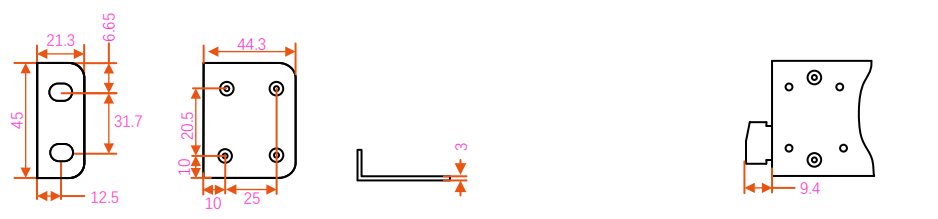

1 2 3 4 5 6 7 8

A

B

C

Top View

D

Front View

E

Rack Mount Kit

(Side View)  
Height of projections

F

	NAME	DATE	Product Model		 <a href="http://www.fiberroad.com">www.fiberroad.com</a>
DRAWN	FR016	Nov 21 21	FR-9M3424/P/BT FR-9M348F/P/BT FR-9M34F8/P/BT FR-9T448F/P/BT FR-9T44F8/P/BT		
MATERIAL	Aluminum		IP RATING	IP40	REV:1.0
FINISH		DO NOT SCALE DRAWING	Ref: FR	UNIT:mm	SHEET 1 OF 1
					FR016D02111012