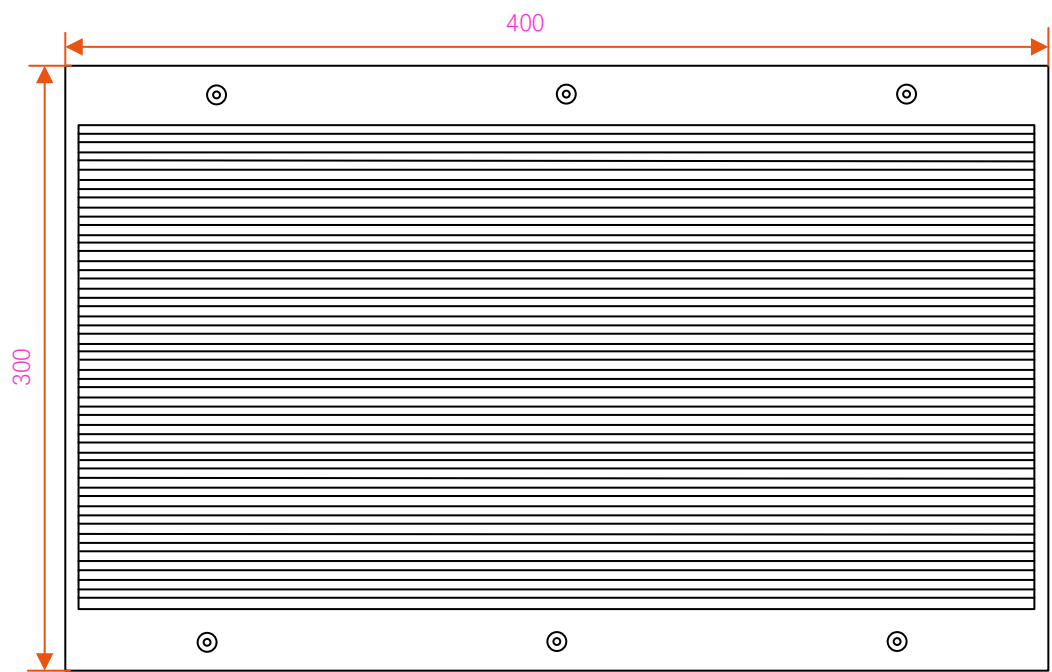

1 2 3 4 5 6 7 8

A

B

C

Top View

D

Front View

E

Rack Mount Kit

(Side View)  
Height of projections

F

	NAME	DATE	Product Model		 <a href="http://www.fiberroad.com">www.fiberroad.com</a>
DRAWN	FR016	Nov 21 21	FR-9M3424/P/BT FR-9M348F/P/BT FR-9M34F8/P/BT FR-9T448F/P/BT FR-9T44F8/P/BT		
MATERIAL	Aluminum		IP RATING	IP40	REV:1.0
FINISH		DO NOT SCALE DRAWING	Ref: FR	UNIT:mm	SHEET 1 OF 1
					FR016D02111012